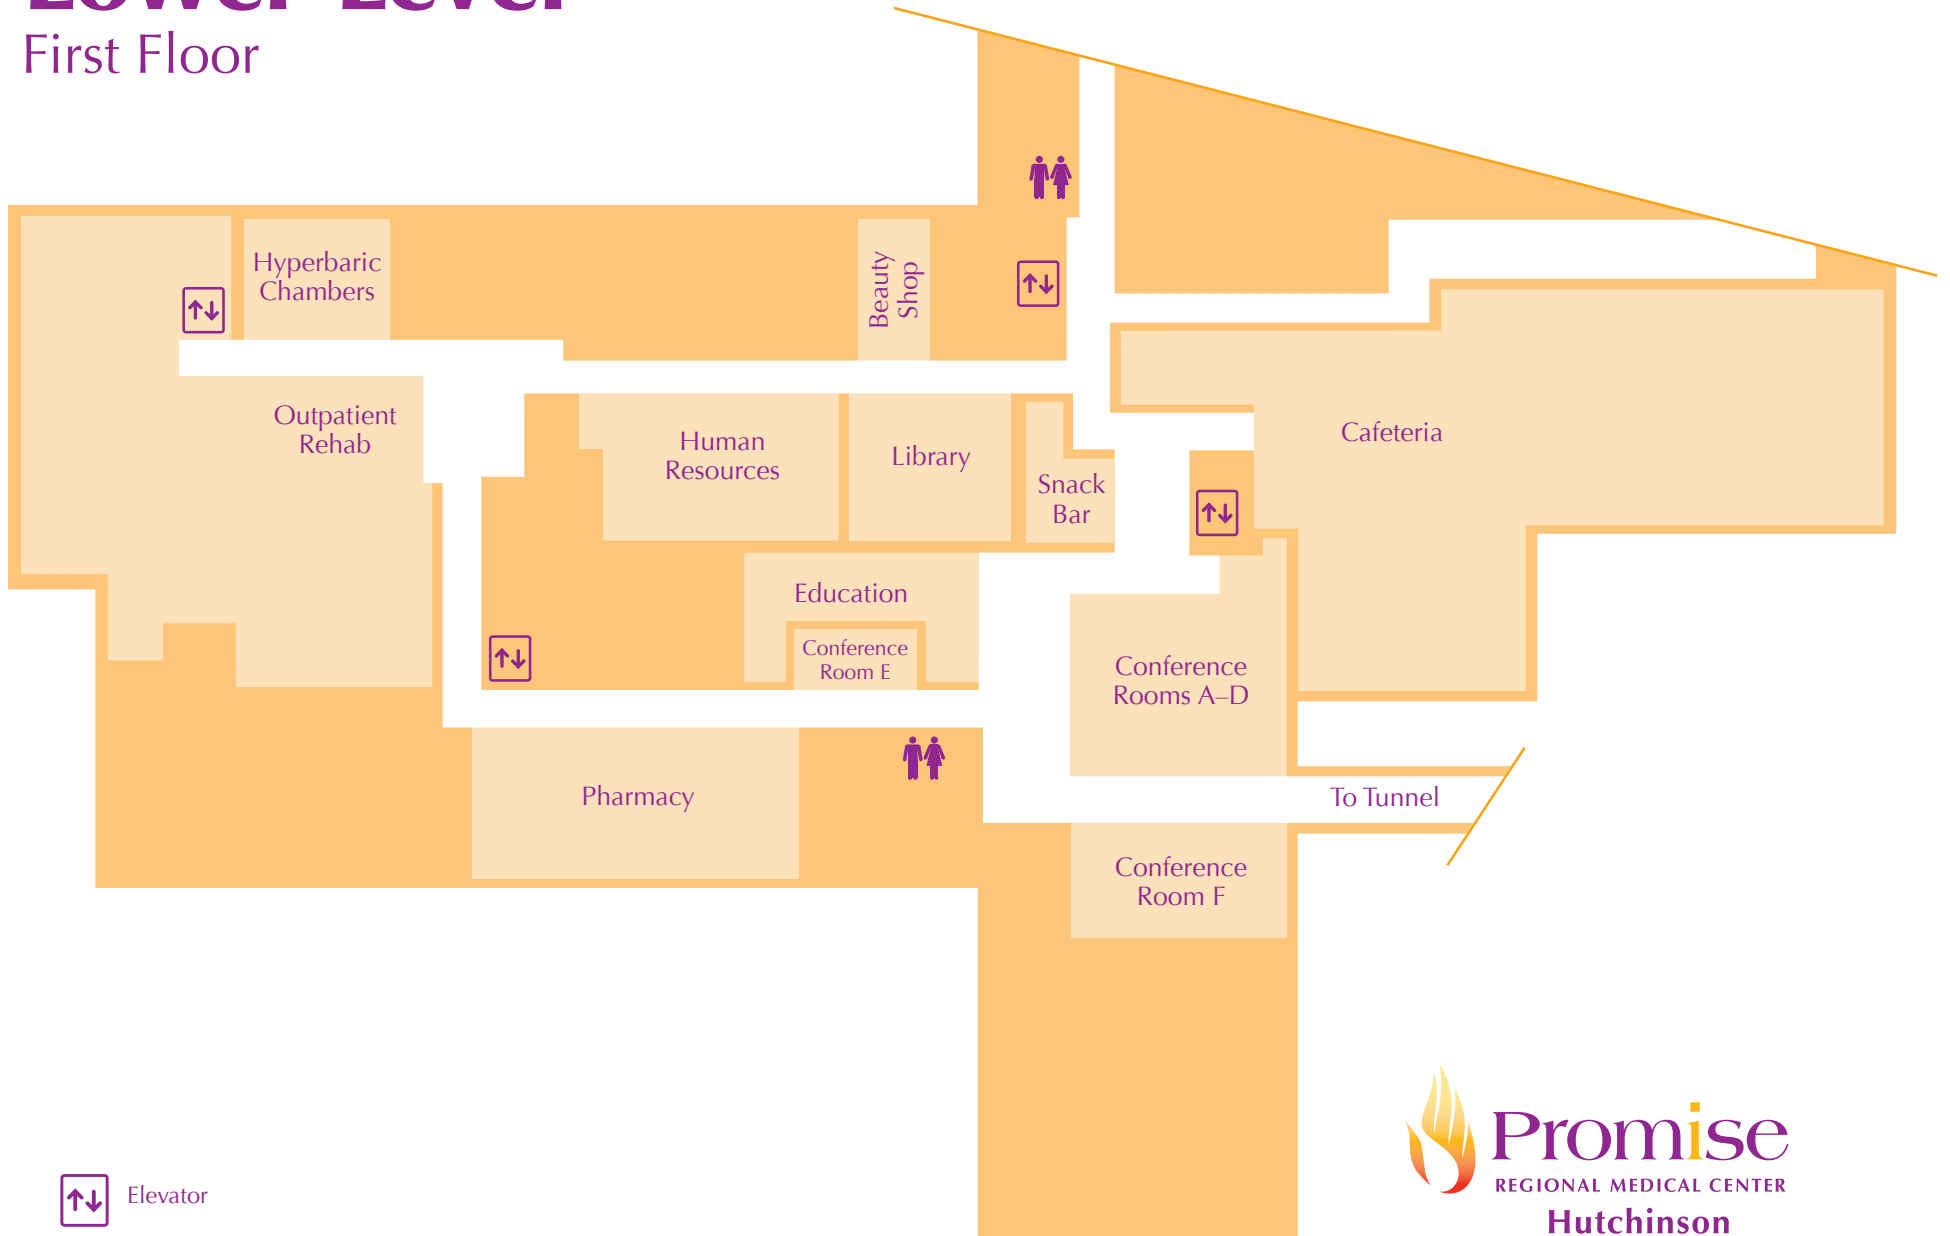

Lower Level

First Floor

Elevator

Restrooms

1701 E. 23rd Ave. • Hutchinson, KS • 620.665.2000